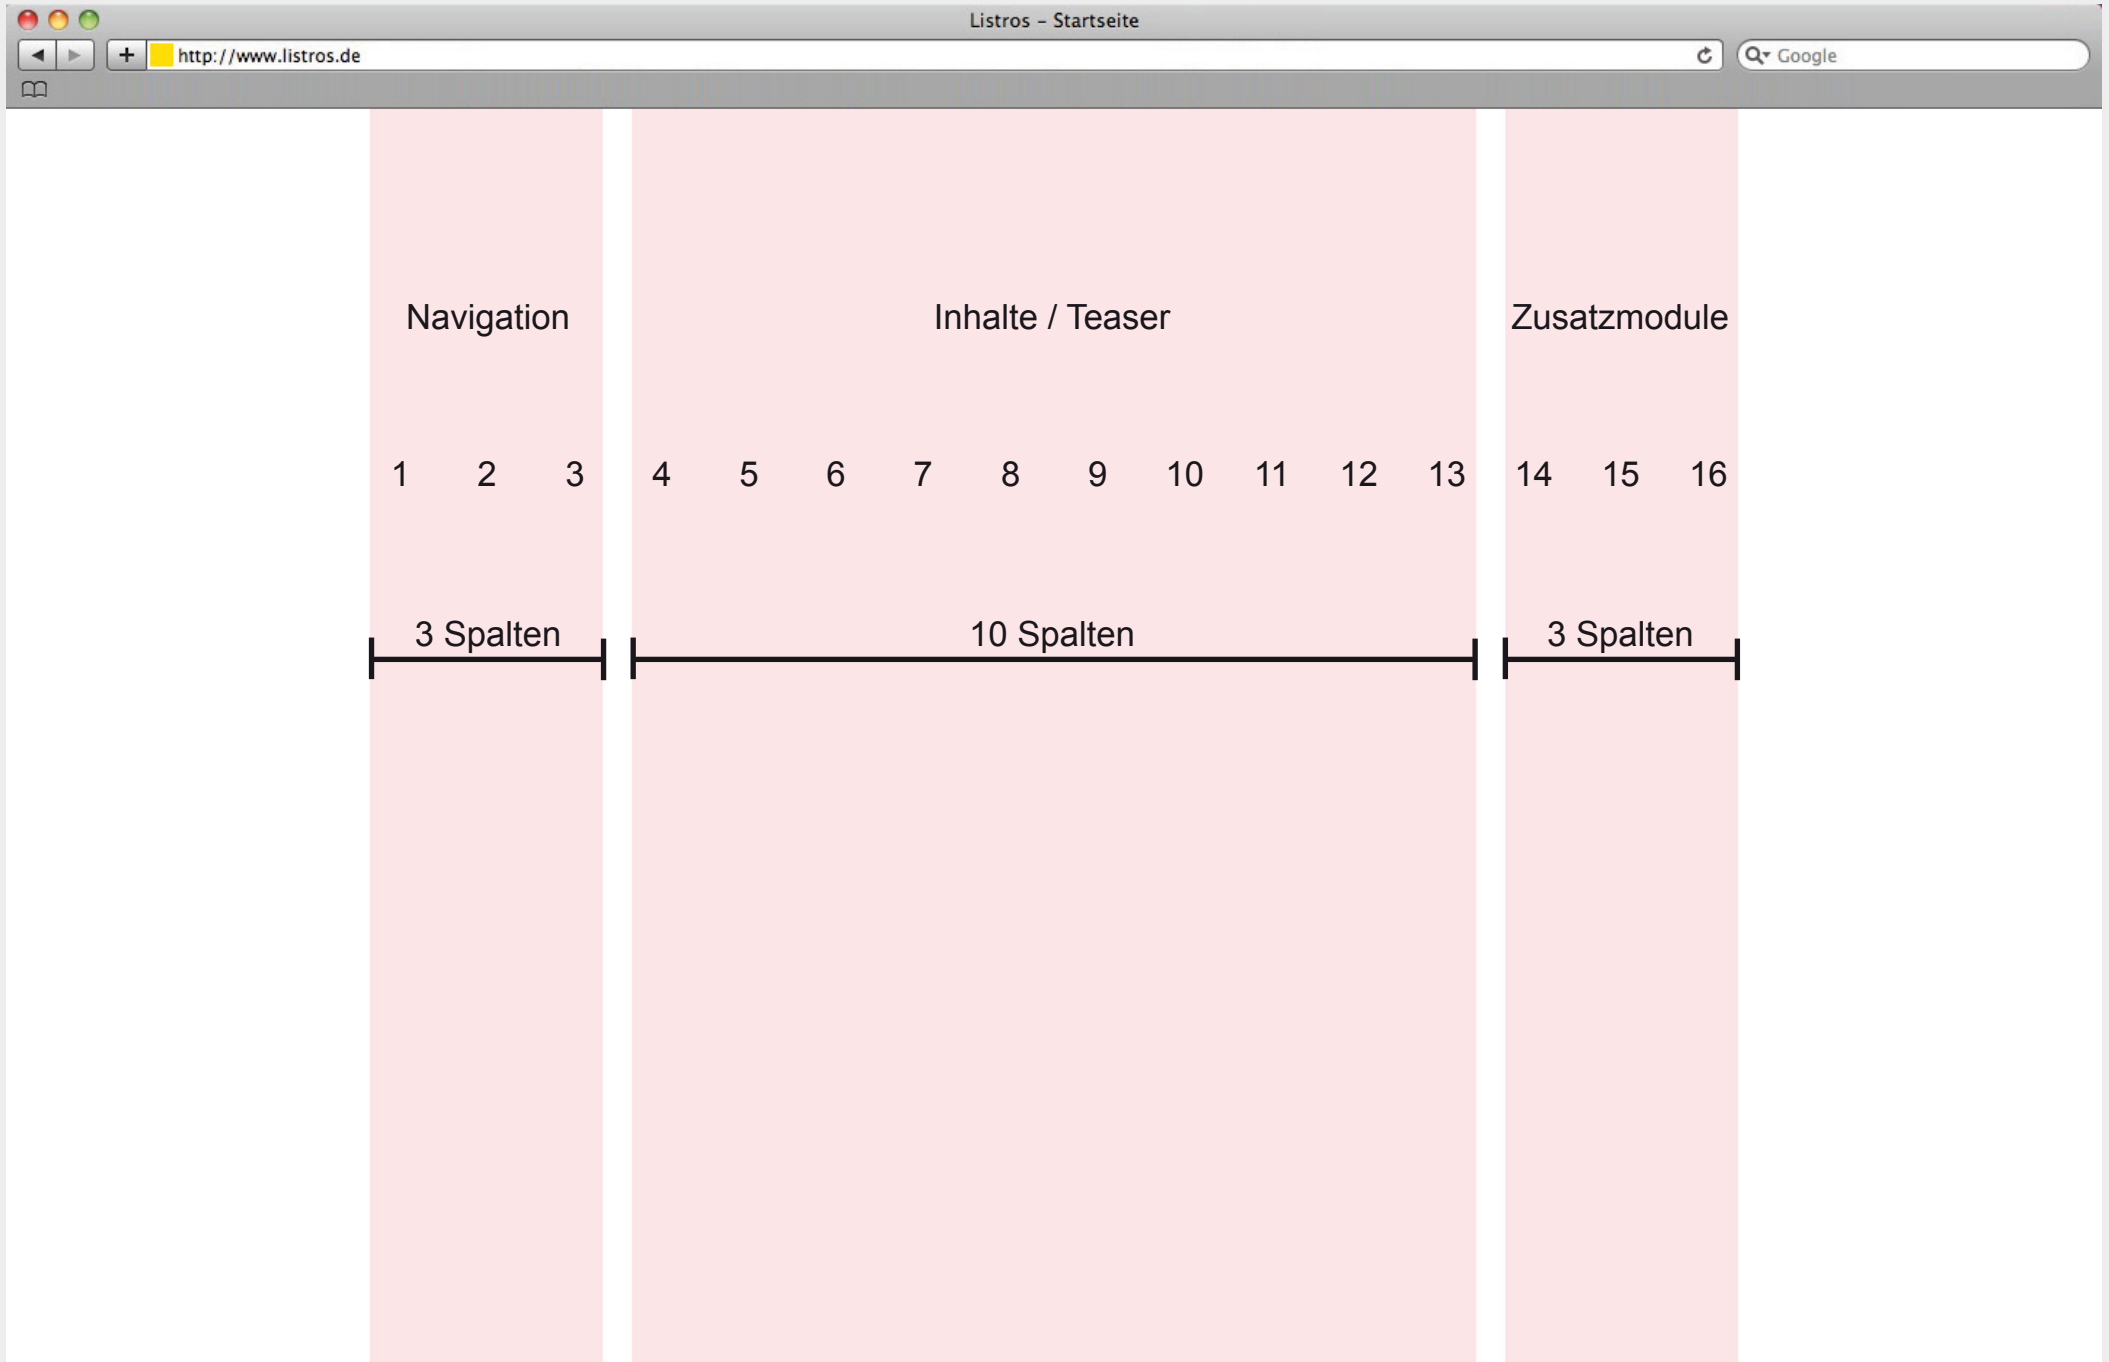

Gibt es noch mehr Fragen, die ich beantworten soll?

2 Seitenaufbau und Raster

The image shows a screenshot of the listros.de website with a grid overlay. The browser address bar shows 'http://www.listros.de'. The page title is 'L stros - Startseite'. The navigation menu includes 'VEREINSARBEIT', 'SHINE ON', 'GLANZWERKE', 'KUNSTGALERIE', 'WIR MICH', 'Startseite', 'Presse', and 'Kontakt'. The main content area features a search bar, a sidebar with 'Suchen', 'LISTROS entwickelt neue Perspektiven', 'Schnellzugriff', 'Über uns', 'Portraits', 'Projekte', 'Bildungsarbeit', 'Ich will helfen!', and 'Kontakt'. The main content area has a large image of children with the headline 'HEADLINE IPSUM SITTORUS AMET MAGNA VERO AT' and a width of 580 px. To its right is a smaller image with the headline 'LUPE GODOY DIE REISE DANACH' and a width of 160 px. Below these are two smaller images with headlines and widths of 960 px and 940 px respectively. The footer contains contact information for LISTROS e.V. and a map. Dimensions are annotated with solid lines for fixed widths and dashed lines for variable widths. The word 'Höhe' is used for vertical dimensions and 'Breite' for horizontal dimensions.